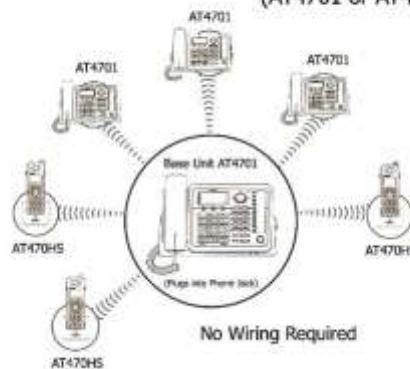

Dect 1.8GHz Optional Handset (used with AT4701 2-line System Only)

2-Line Wireless Desk Phone System!

Start with AT4701 and add up to 10 extension devices
(AT4701 or AT470HS)

Features:

- Pairing with AT4701 2-Line Wireless Desk Phone System
- Call Waiting Caller ID with 99 Name/Number Log
- Do Not Disturb with Variable Length Settings
- Handset Speakerphone
- 99 Name/Number Directory
- Privacy Setting with Line Lockout

- Redial with 3 Number Memory
- Desk or Wall Mountable
- Trilingual Display
- 2.5mm Headset Jack
- Digital Volume Control
- Hearing Aid Compatible

Bar code

4895152902748